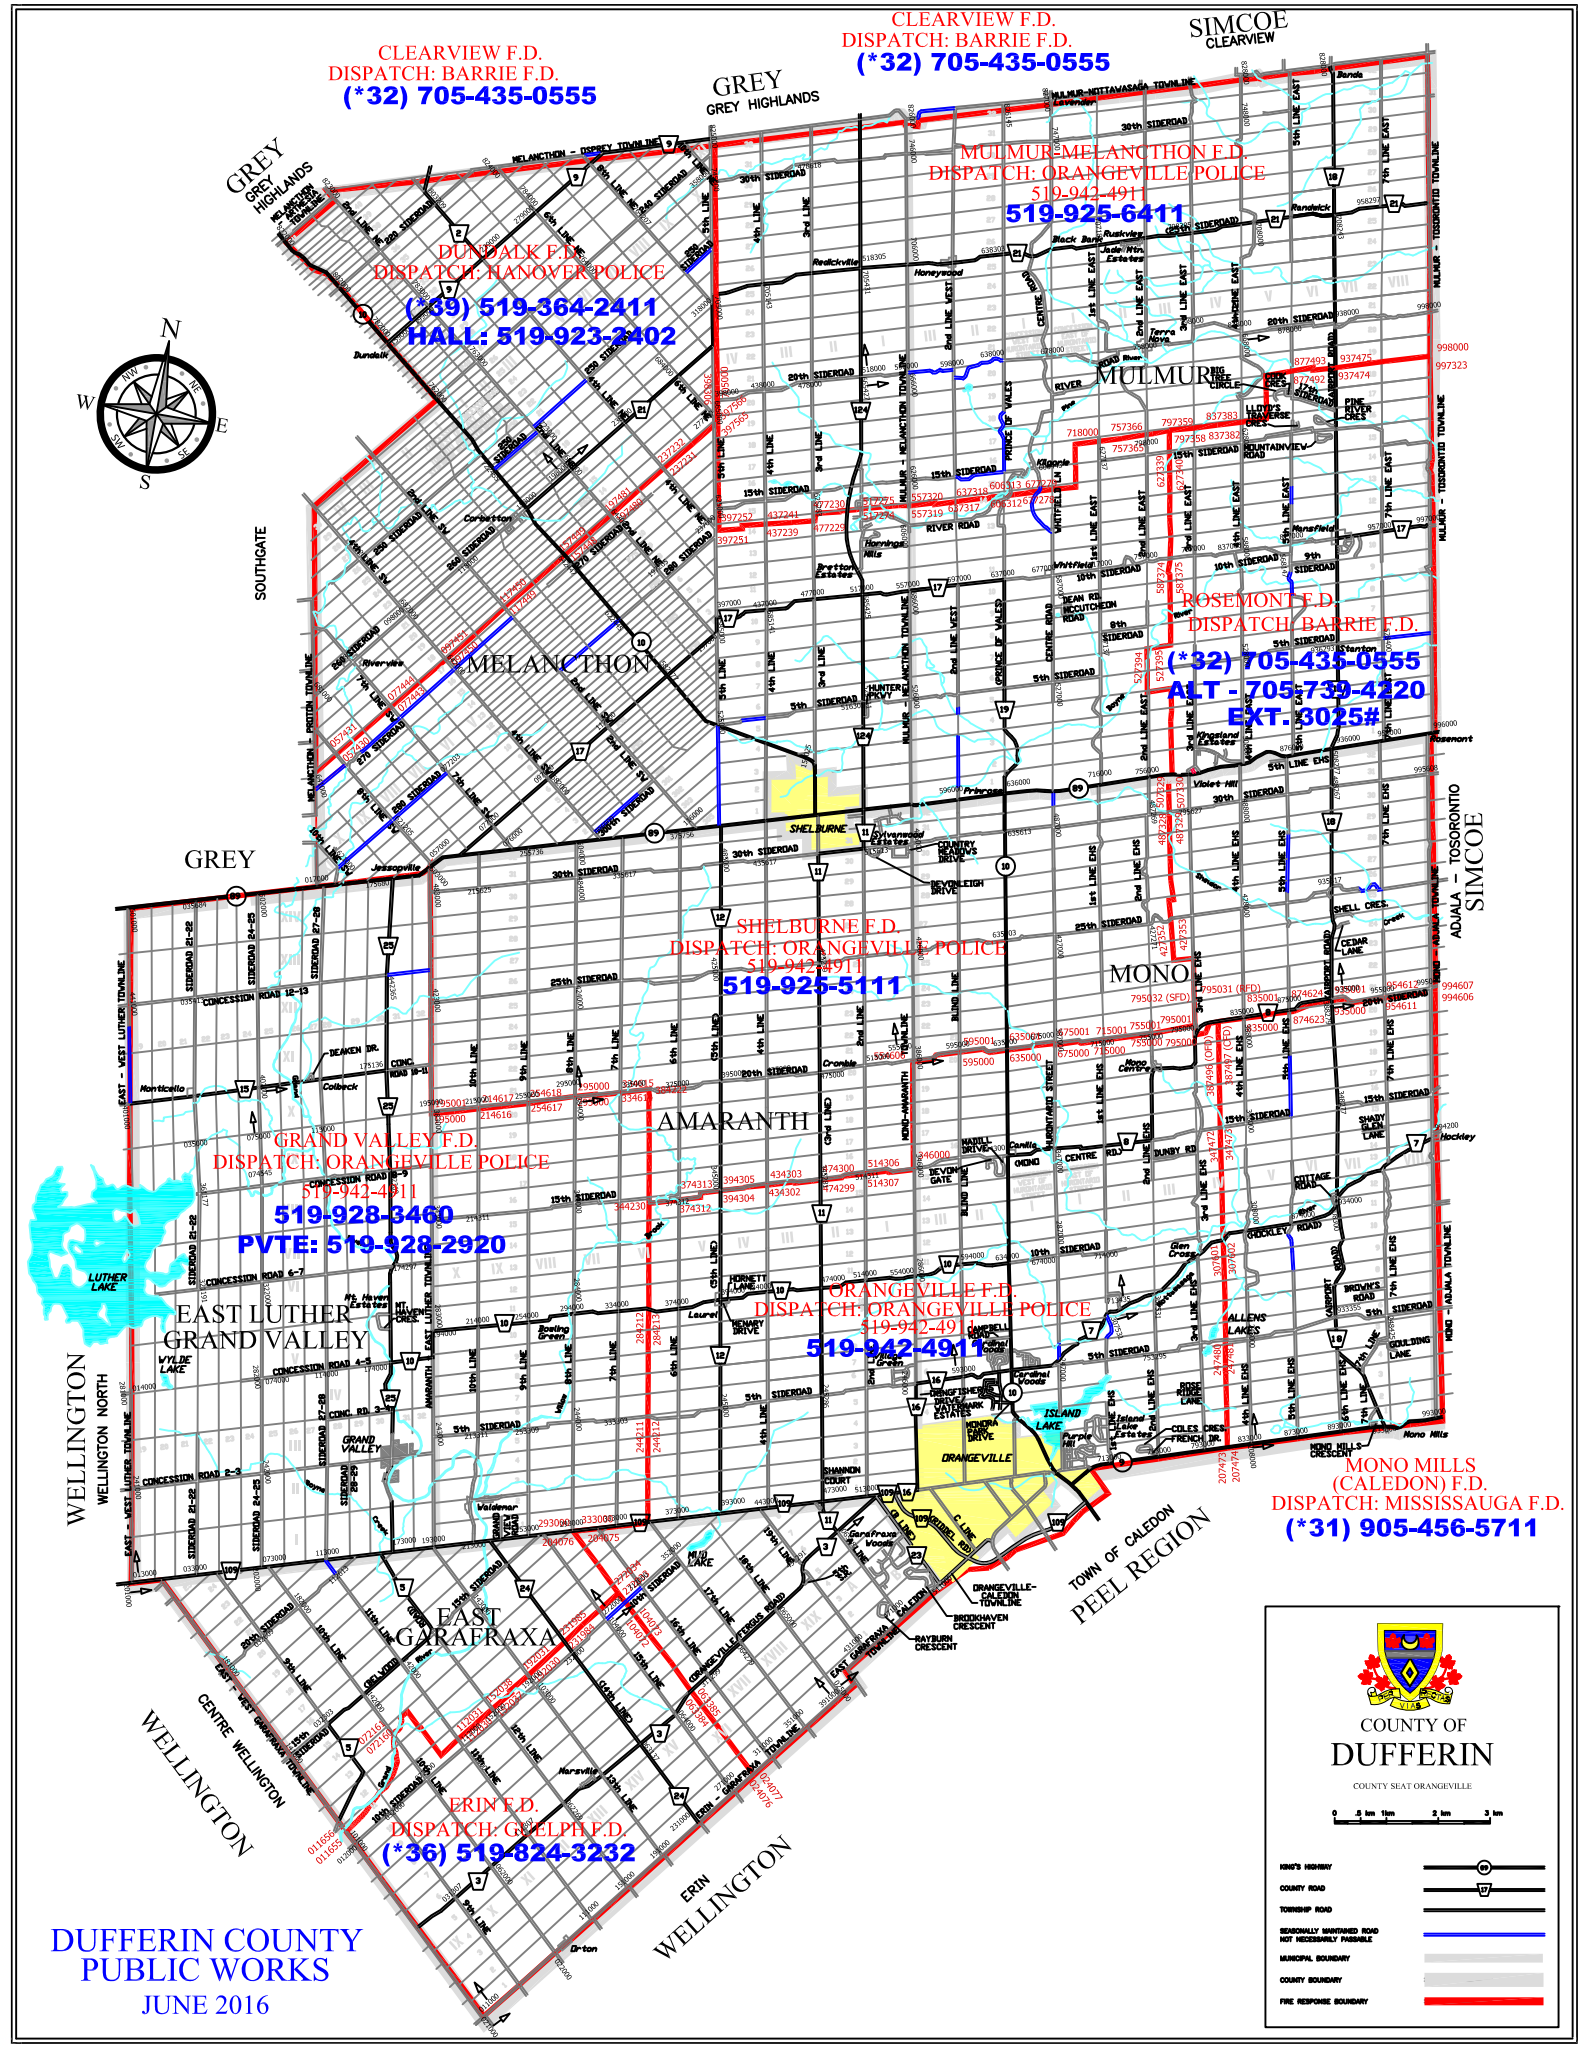

ERIN F.D.  
DISPATCH: GUELPH F.D.  
(\*36) 519-824-3232

COUNTY OF  
**DUFFERIN**  
COUNTY SEAT ORANGEVILLE

0 5 km 10 km 2 km 5 km

- 100% HIGHWAY
- COUNTY ROAD
- TOWNSHIP ROAD
- SEASONALLY MAINTAINED ROAD NOT NECESSARILY PASSABLE
- MUNICIPAL BOUNDARY
- COUNTY BOUNDARY
- FIRE RESPONSE BOUNDARY