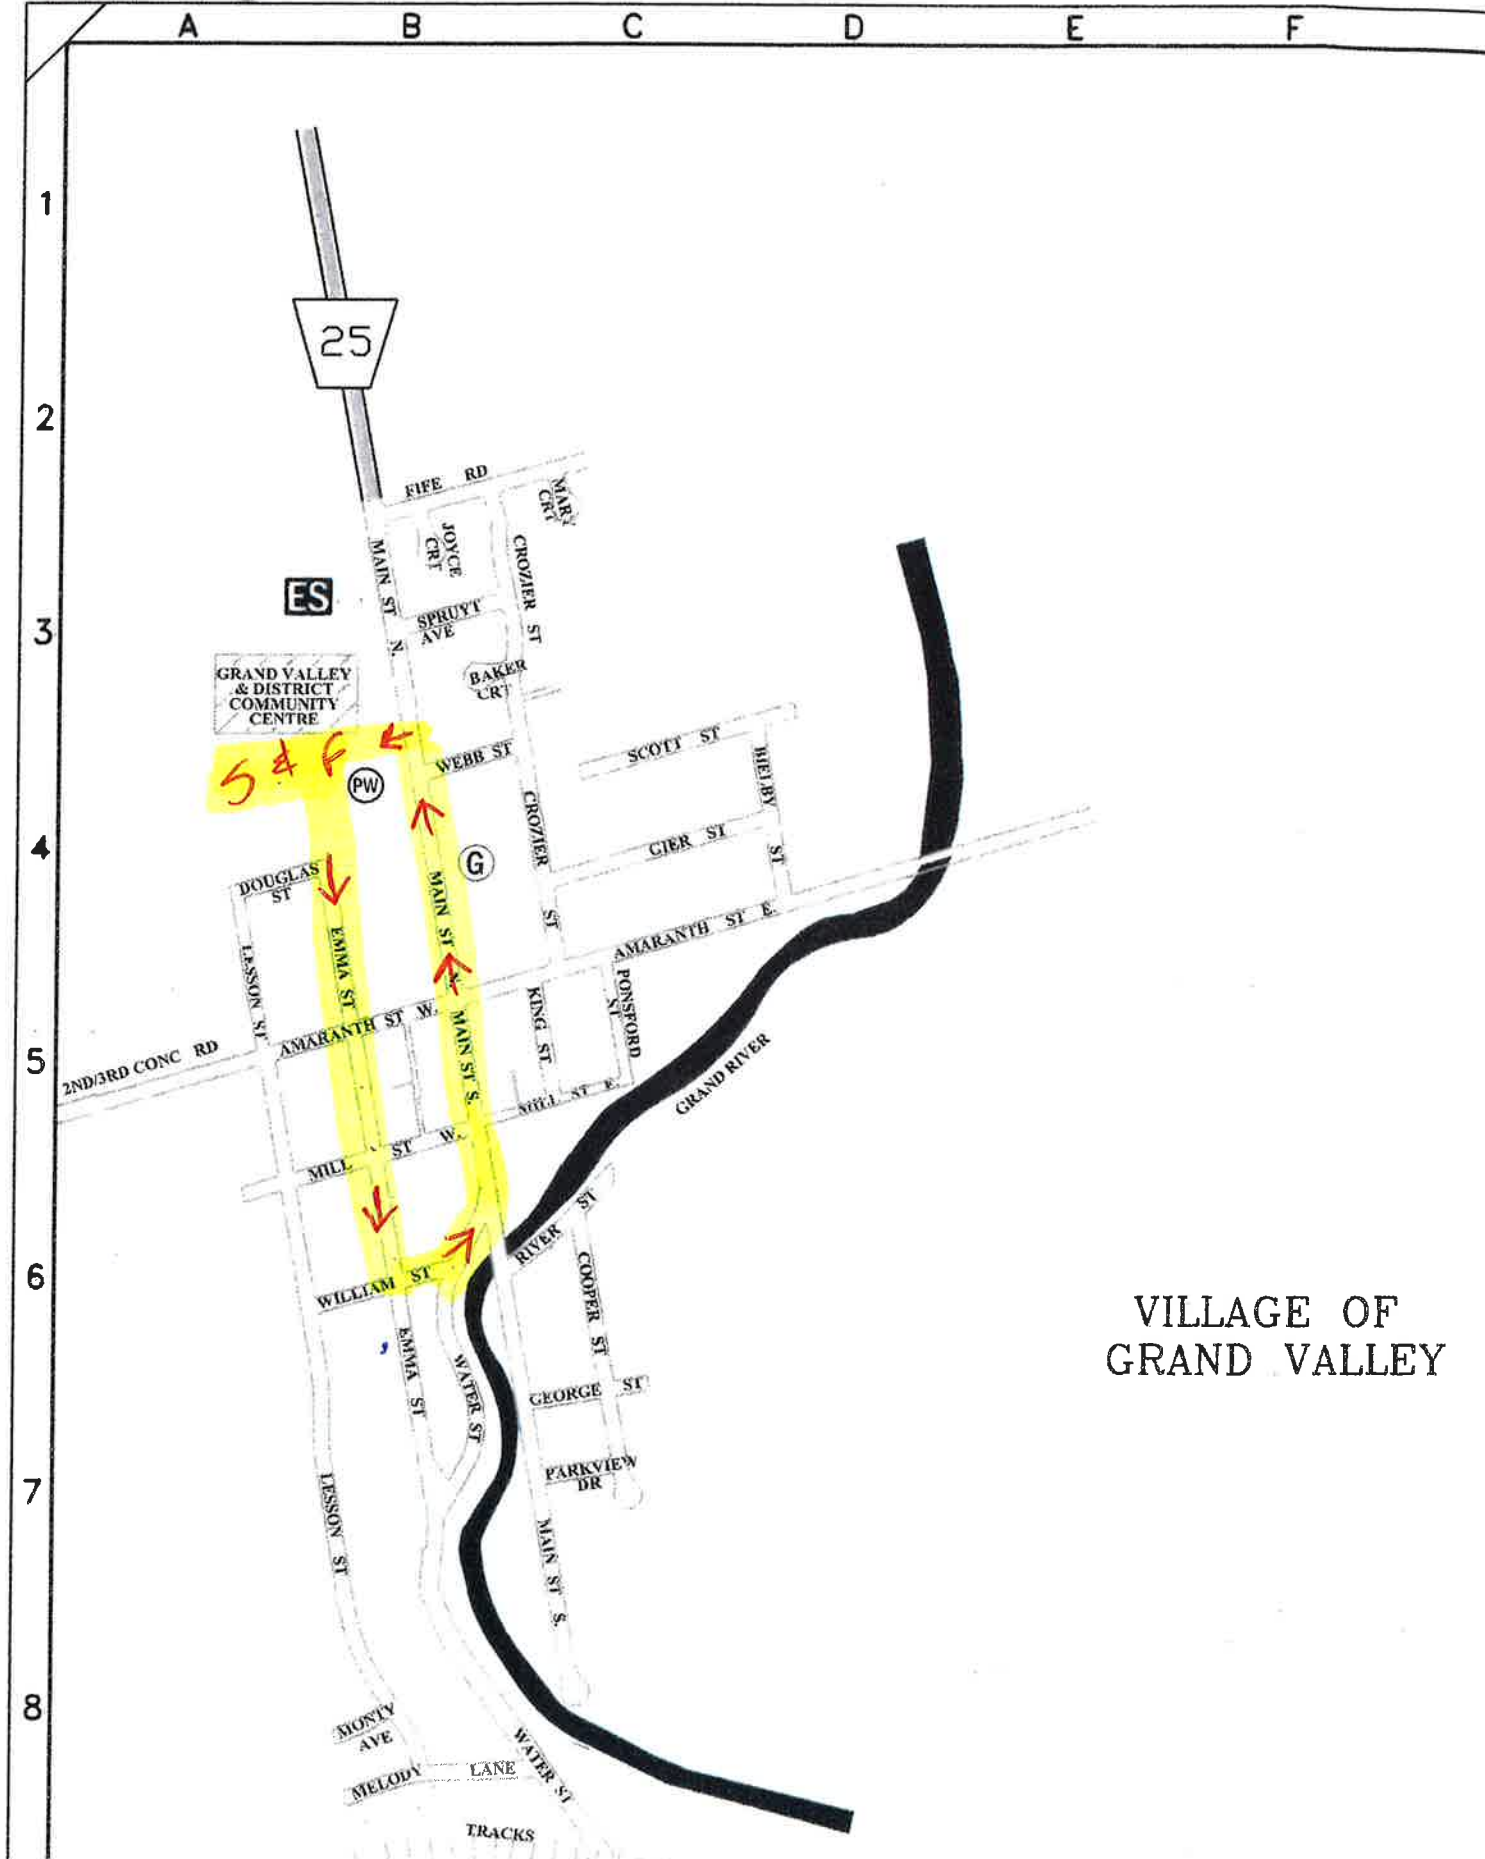

# SANTA PARADE ROUTE

MAP 16

VILLAGE OF  
GRAND VALLEY